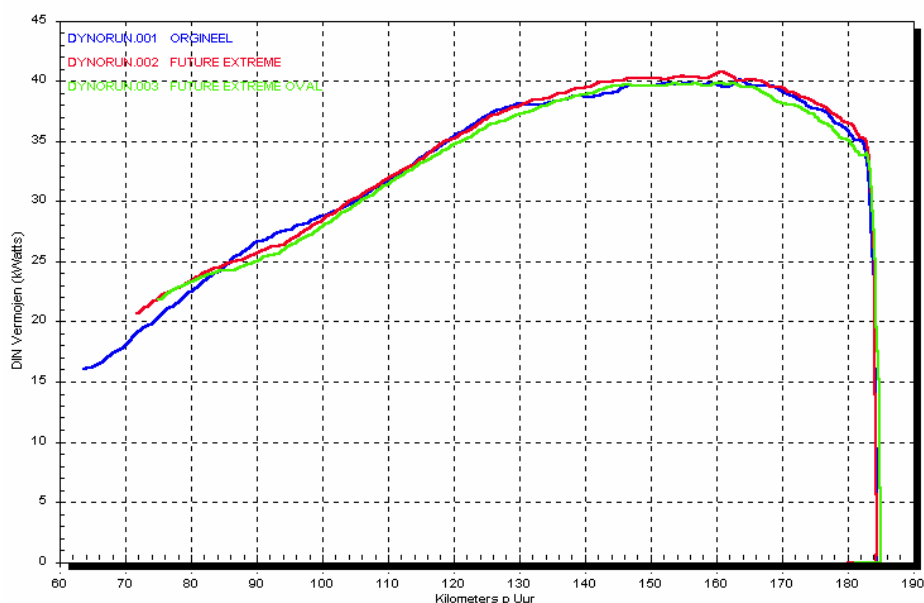

HONDA XRV 750 Africa Twin

Part. Nr
1371

HONDA XRV 750 AFRICA TWIN

Power output:

- Original
40,1 kW
- BSM Future extreme
40,7 kW
- BSM Future extreme
oval
39,8 kW

Type	Weight (kg)	Dimensions silencer (mm)	Dimensions oval silencer (mm)	Noise (dB)
Original exhaust	-	-	-	83
BSM Future extreme	4,07	Ø=110 L=460	Ø=140*107 L=460	82
BSM Future etreme No killer	3,87	Ø=140 L=460	Ø=140*107 L=460	86

	ORDER NUMBER
	1371
DRAWING NUMBER	TYPE
HH4801	HONDA XRV 750 AFRICA TWIN RD 07

Pos.	Qty.	Discription	Dimension	Part nr.
10	1	Clamb	44-47 mm	SLA.R1.4447
9	1	Collectorpipe		7/C11082
8	3	Nut,cap,stainless	M8	MDR.RM.0008
7	1	Gasket	105 * 68 * 2	PAK.00.0202
6	1	Rubber		KLR.00.0001
5	2	Nut,stainless	M6	MOE.RM.0006
4	2	Screw,allen head,stainless	M6 * 20	BOB.RM.0620
3	1	Mountingbracket		7/E11082
2	1	Mountingstrap		E.79/E.80
1	1	Muffler		