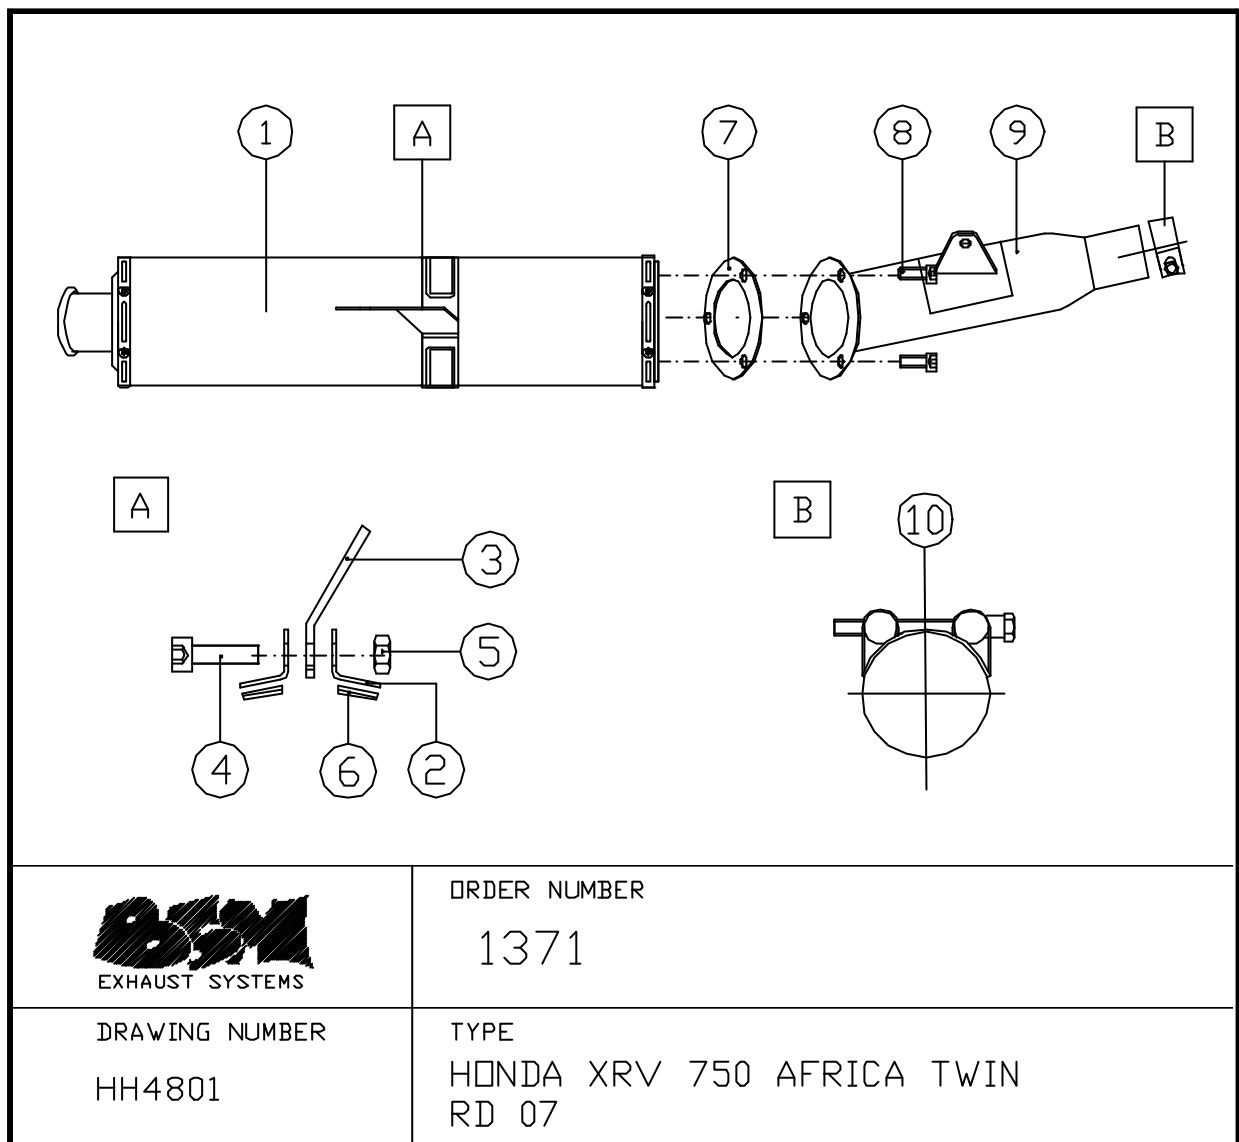

HONDA XRV 750 Africa Twin

Part. Nr
1371

HONDA XRV 750 AFRICA TWIN

Power output:

- Original
40,1 kW
- BSM Future extreme
40,7 kW
- BSM Future extreme
oval
39,8 kW

Type	Weight (kg)	Dimensions silencer (mm)	Dimensions oval silencer (mm)	Noise (dB)
Original exhaust	-	-	-	83
BSM Future extreme	4,07	Ø=110 L=460	Ø=140*107 L=460	82
BSM Future etreme No killer	3,87	Ø=140 L=460	Ø=140*107 L=460	86

	ORDER NUMBER
	1371
DRAWING NUMBER	TYPE
HH4801	HONDA XRV 750 AFRICA TWIN RD 07

Pos.	Qty.	Discription	Dimension	Part nr.
10	1	Clamb	44-47 mm	SLA.R1.4447
9	1	Collectorpipe		7/C11082
8	3	Nut,cap,stainless	M8	MDR.RM.0008
7	1	Gasket	105 * 68 * 2	PAK.00.0202
6	1	Rubber		KLR.00.0001
5	2	Nut,stainless	M6	MOE.RM.0006
4	2	Screw,allen head,stainless	M6 * 20	BOB.RM.0620
3	1	Mountingbracket		7/E11082
2	1	Mountingstrap		E.79/E.80
1	1	Muffler		