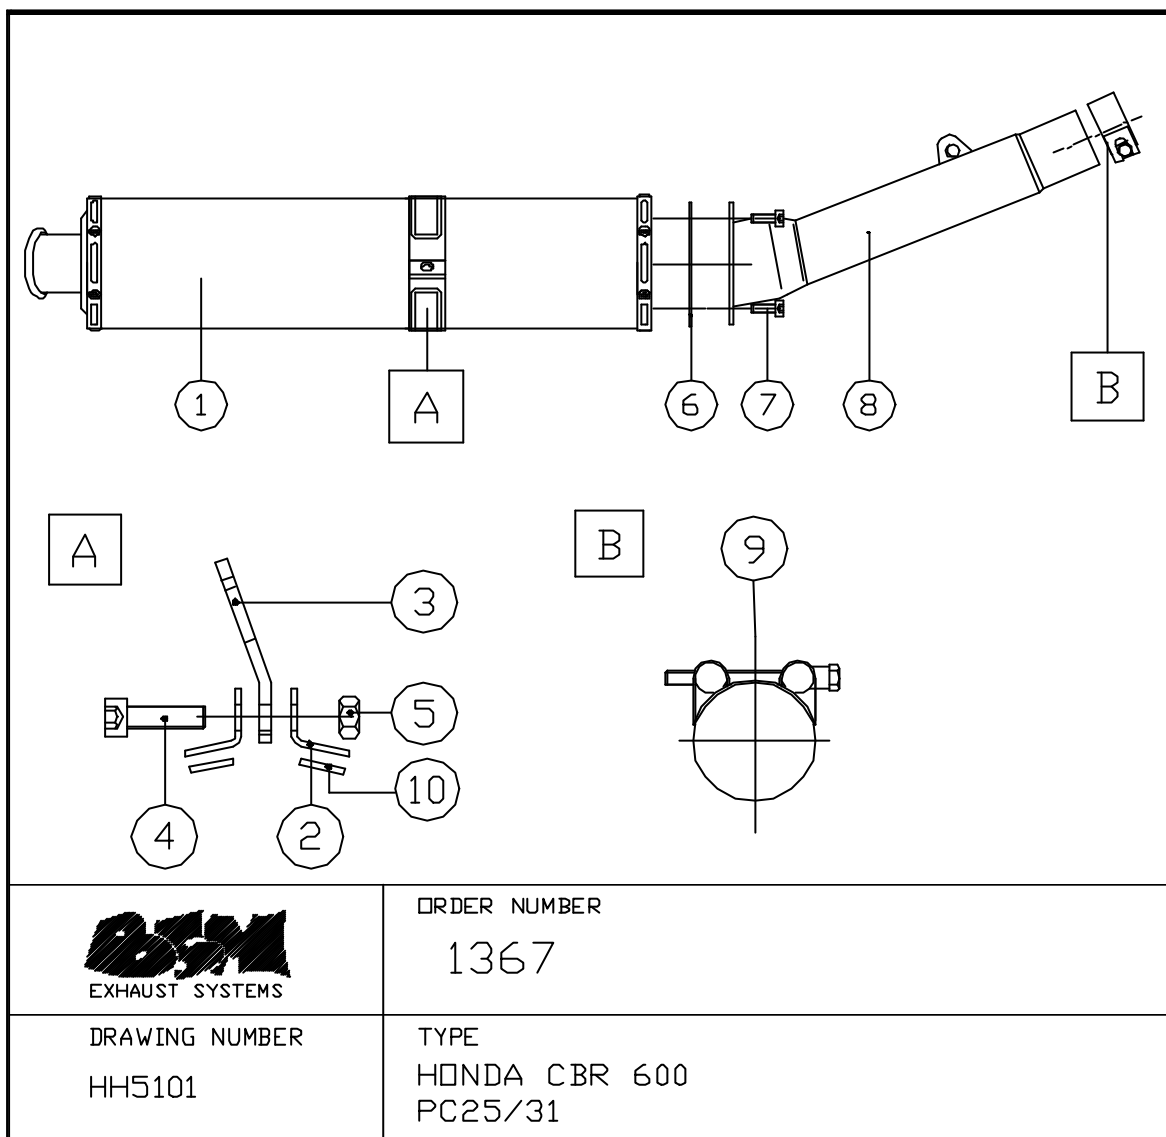

HONDA CBR 600 '95->

Part. Nr
1367

10	1	Rubber		KLR.00.0001
9	1	Clamb	48-51 mm	SLA.R1.4851
8	1	Collectorpipe		6/C11096
7	3	Bolt, allen head, stainless	M8*20	BOB.RM.0820
6	1	Gasket	105*70*2	PAK.FD.LARG
5	2	Nut, self-locking, stainless	M6	MOE.RM.Z006
4	2	Bolt, allen head, stainless	M6*16	BOB.RM.0616
3	1	Mountingbracket		E.09
2	1	Mountingstrap		E.100/111/112/210/211/212
1	1	Muffler		
Pos.	Qty.	Discription	Dimension	Part nr.