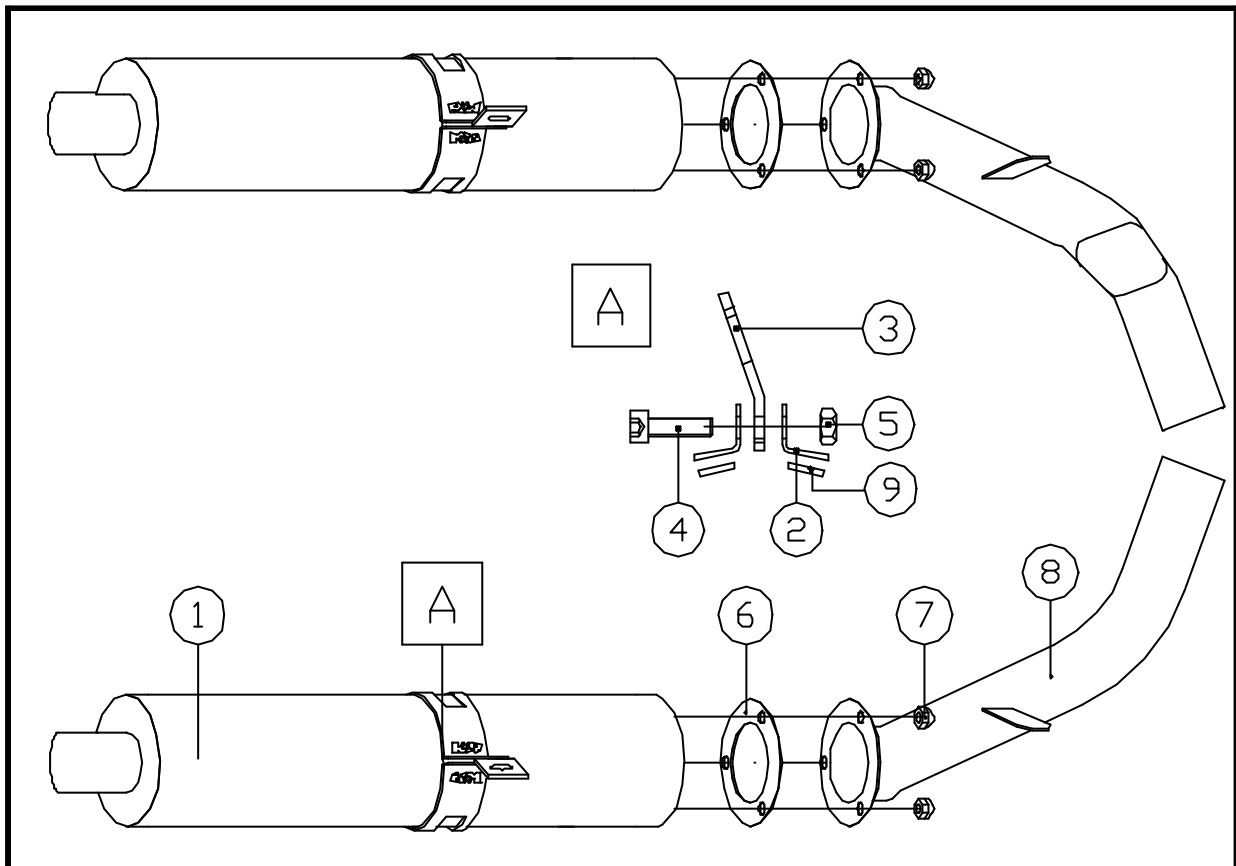

HONDA CBR 1000 F '87-'88

Part. Nr
1361

	ORDER NUMBER
	1361
DRAWING NUMBER	TYPE
HH1801	HONDA CBR 1000 F SC 21

9	2	Rubber		KLR.00.0001
8	2	Collectorpipe		10/C11013
7	6	Nut,cap,stainless	M8	MDR.RM.0008
6	2	Gasket	93 * 60 * 2	PAK.00.0201
5	4	Nut,stainless	M6	MOE.RM.0006
4	4	Screw,allen head,stainless	M6 * 20	BOB.RM.0620
3	2	Mountingbracket		E.02
2	2	Mountingstrap		E.77
1	2	Muffler		
Pos.	Qty.	Discription	Dimension	Part nr.